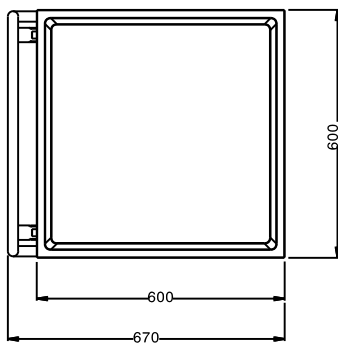

### Short Form Specification

Item No. \_\_\_\_\_

Constructed in 304 AISI stainless steel. Framework in mm25 tubing, completely welded. Seamless, sound-absorbing, platform shelf with double-folded edges. The handle is an extension of the load-bearing frame. N. 4 swivelling castors, two with brakes, mm125 in diameter, fitted with plastic bumpers. Platform size mm600x600. Load capacity: 150 kg, uniformly distributed.

### Main Features

- Ideal to transport kitchenware and dishwashing racks.
- Framework in 25 mm tubing, completely welded.
- Load capacity of 150 kg uniformly distributed.
- Seamless sound-absorbing platform shelf with double-folded edges welded to the framework.
- Platform shelf size 600x600 mm.
- Handle is an extension of the load-bearing frame.
- 4 pivoting Ø 125 mm wheels, 2 of which with brakes, fitted with plastic bumpers

### Construction

- Constructed entirely in 304 AISI stainless steel.

APPROVAL: \_\_\_\_\_

Front

Side

Top

**Key Information:**

<b>External dimensions, Width:</b>	
<b>361230 (STR601)</b>	670 mm
<b>External dimensions, Depth:</b>	600 mm
<b>External dimensions, Height:</b>	900 mm
<b>Wheel material:</b>	Zinc plated
<b>Wheel diameter:</b>	Ø 125
<b>Net weight:</b>	13 kg