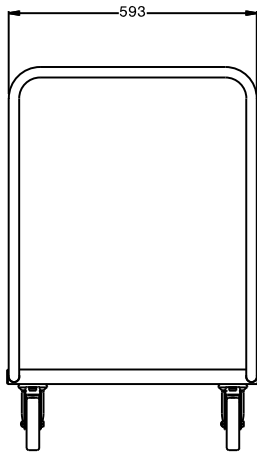

### Short Form Specification

Item No. \_\_\_\_\_

Constructed in 304 AISI stainless steel. Framework in mm25 tubing, completely welded. Seamless, sound-absorbing, platform shelf with double-folded edges. The handle is an extension of the load-bearing frame. N. 4 swivelling castors, two with brakes, mm125 in diameter, fitted with plastic bumpers. Platform size mm600x600. Load capacity: 150 kg, uniformly distributed.

### Main Features

- Ideal to transport kitchenware and dishwashing racks.
- Framework in 25 mm tubing, completely welded.
- Load capacity of 150 kg uniformly distributed.
- Seamless sound-absorbing platform shelf with double-folded edges welded to the framework.
- Platform shelf size 600x600 mm.
- Handle is an extension of the load-bearing frame.
- 4 pivoting Ø 125 mm wheels, 2 of which with brakes, fitted with plastic bumpers

### Construction

- Constructed entirely in 304 AISI stainless steel.

APPROVAL: \_\_\_\_\_

Front

Side

Top

**Key Information:**

<b>External dimensions, Width:</b>	
<b>361230 (STR601)</b>	670 mm
<b>External dimensions, Depth:</b>	600 mm
<b>External dimensions, Height:</b>	900 mm
<b>Wheel material:</b>	Zinc plated
<b>Wheel diameter:</b>	Ø 125
<b>Net weight:</b>	13 kg