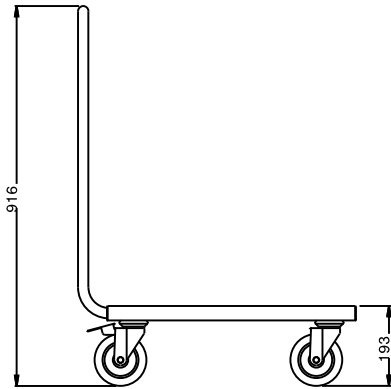

### Short Form Specification

Item No. \_\_\_\_\_

Constructed in 304 AISI stainless steel. Framework in mm25 tubing, completely welded. Seamless, sound-absorbing, platform shelf with double-folded edges. The handle is an extension of the load-bearing frame. N. 4 swivelling castors, two with brakes, mm125 in diameter, fitted with plastic bumpers. Platform size mm600x600. Load capacity: 150 kg, uniformly distributed.

### Main Features

- Ideal to transport kitchenware and dishwashing racks.
- Framework in 25 mm tubing, completely welded.
- Load capacity of 150 kg uniformly distributed.
- Seamless sound-absorbing platform shelf with double-folded edges welded to the framework.
- Platform shelf size 600x600 mm.
- Handle is an extension of the load-bearing frame.
- 4 pivoting Ø 125 mm wheels, 2 of which with brakes, fitted with plastic bumpers

### Construction

- Constructed entirely in 304 AISI stainless steel.

APPROVAL: \_\_\_\_\_

Front

Side

Top

**Key Information:**

<b>External dimensions, Width:</b>	
<b>361230 (STR601)</b>	670 mm
<b>External dimensions, Depth:</b>	600 mm
<b>External dimensions, Height:</b>	900 mm
<b>Wheel material:</b>	Zinc plated
<b>Wheel diameter:</b>	Ø 125
<b>Net weight:</b>	13 kg